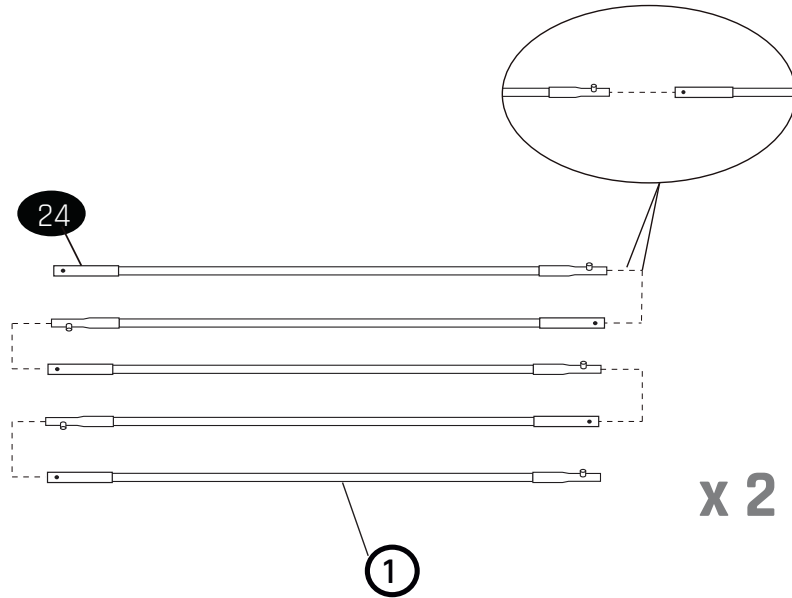

# Trampoline

EXIT Allure Inground 244x427

19