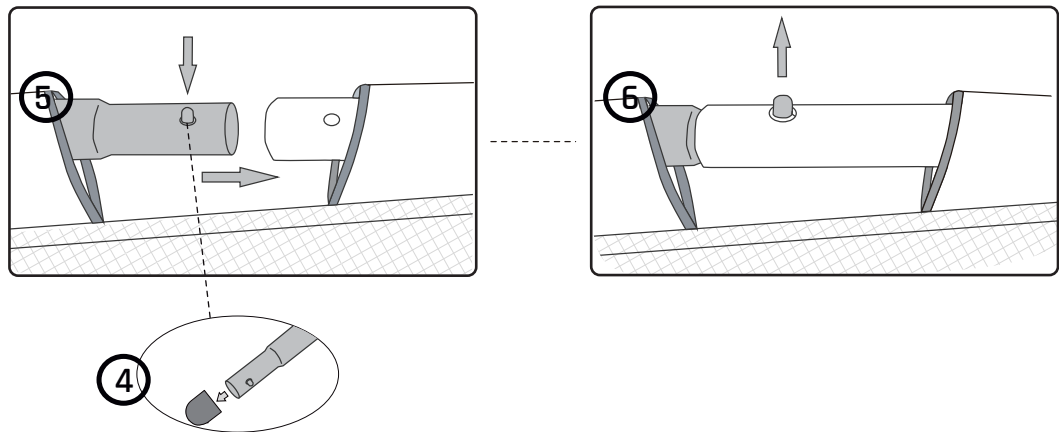

# Trampoline

EXIT Allure Inground 244x427

19