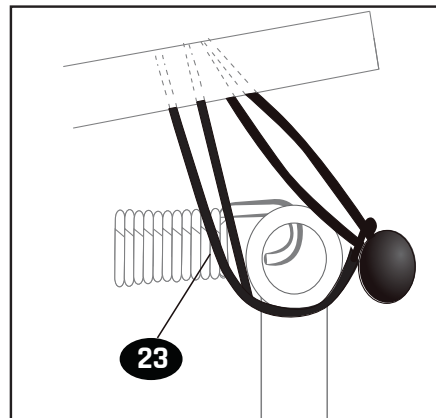

Trampoline

EXIT Allure Inground 244x427

25

23