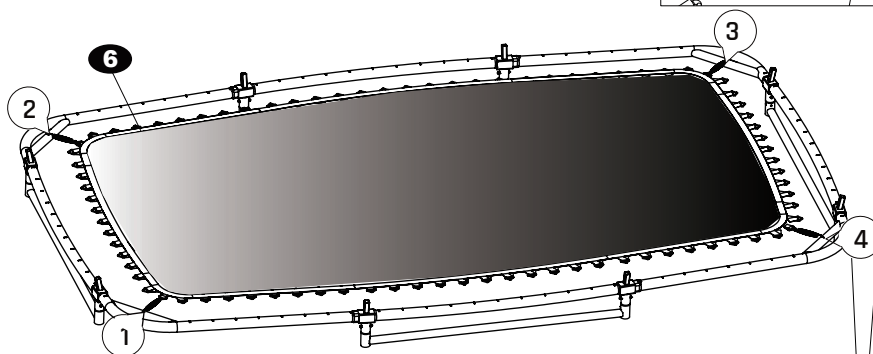

Trampoline

EXIT Allure Inground 244x427

6

7