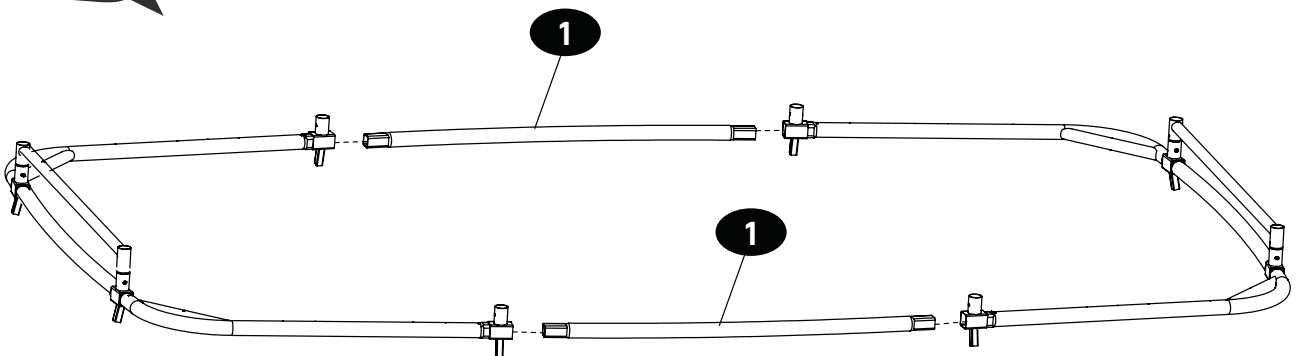

# Trampoline

EXIT Allure Inground 244x427

**4**

**5**