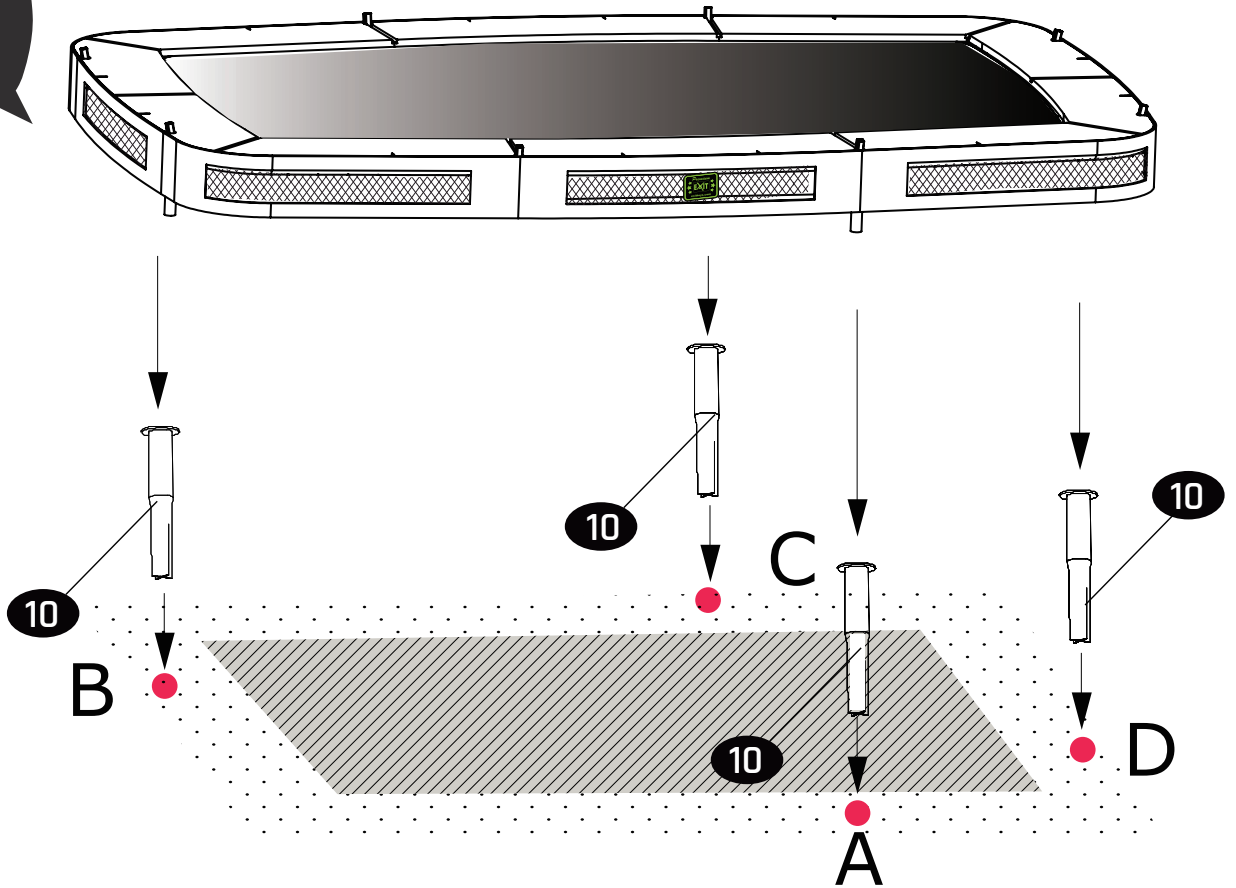

# Trampoline

EXIT Allure Inground 244x427

13

14

**15**

**16**