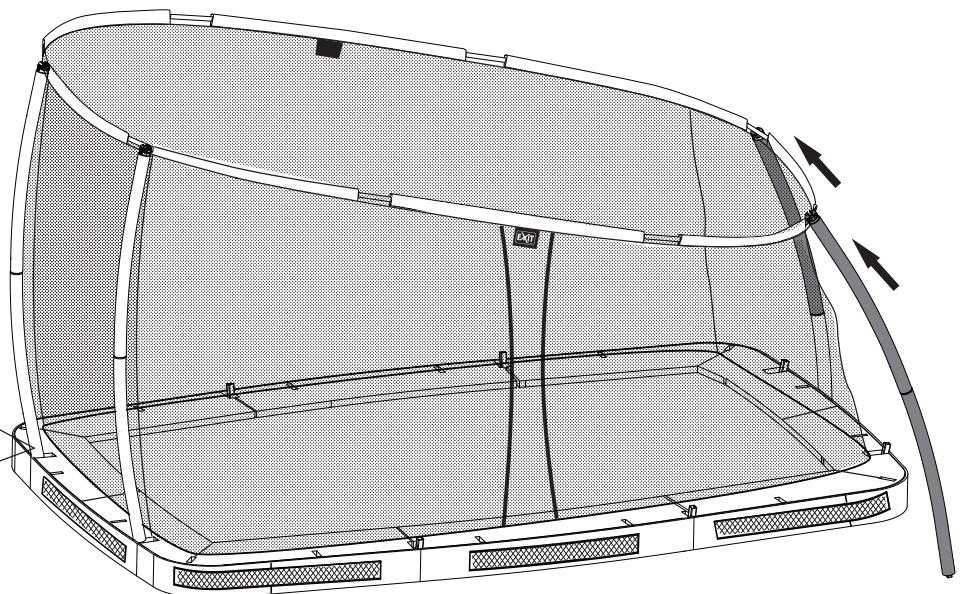

Trampoline

EXIT Allure Inground 244x427

21

22