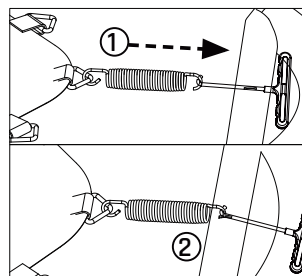

Trampoline

EXIT Allure Inground 244x427

6

7