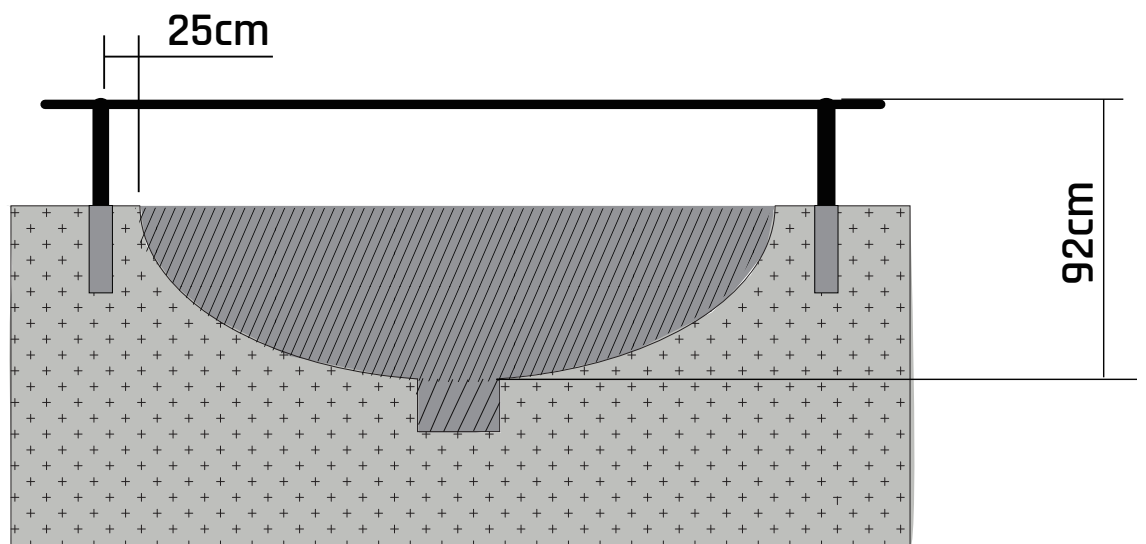

# Trampoline

EXIT Allure Inground 244x427

13

14

**15**

**16**