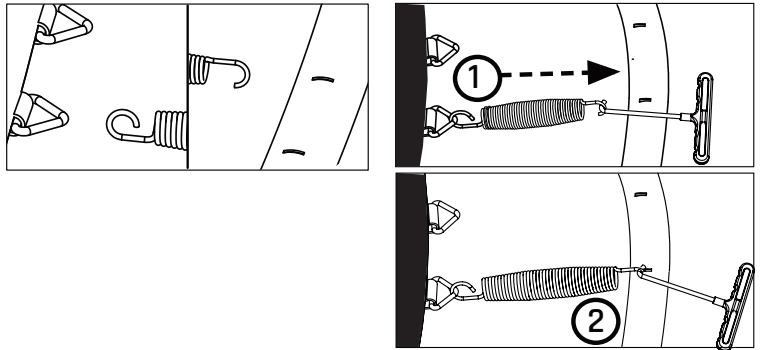

# Trampoline

EXIT Allure Inground 244x427

6

7

**8**

**9**