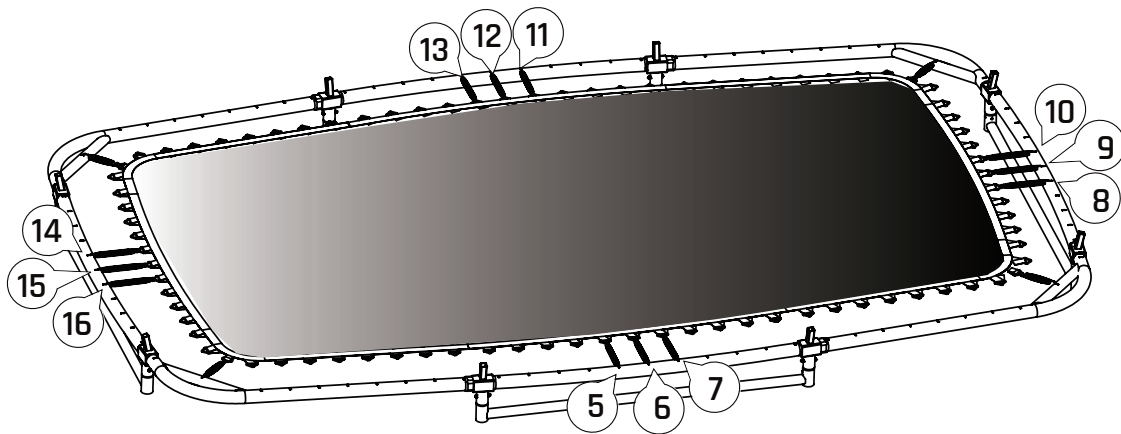

# Trampoline

EXIT Allure Inground 244x427

6

7

**8**

**9**