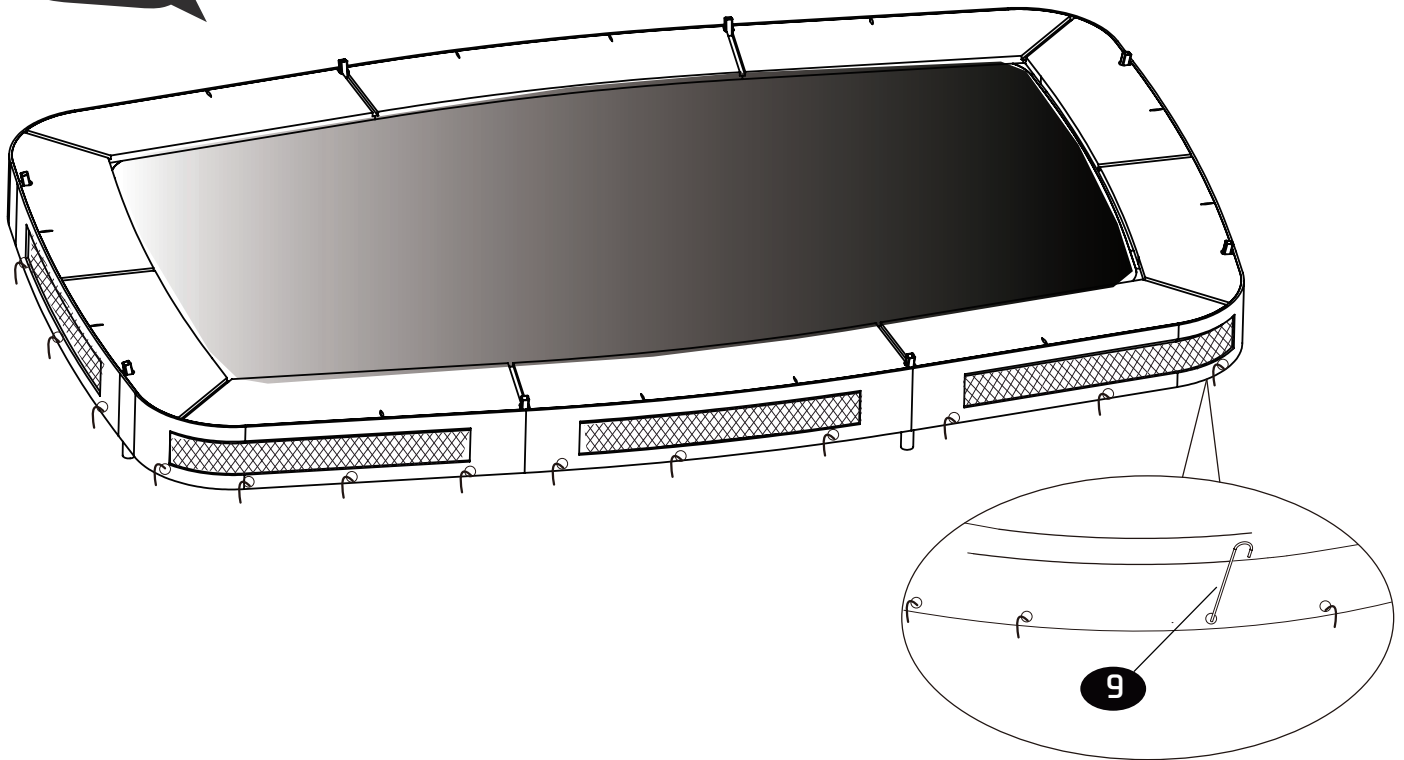

Trampoline

EXIT Allure Inground 244x427

17