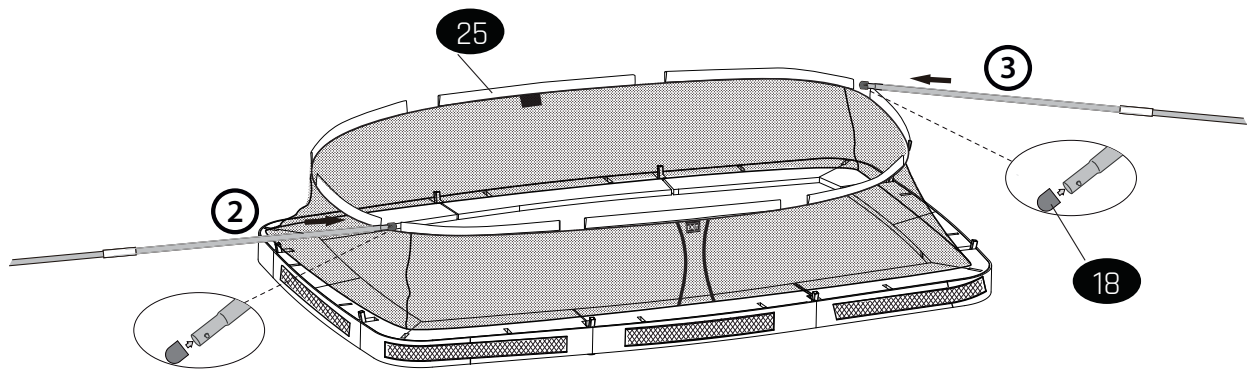

# Trampoline

EXIT Allure Inground 244x427

19