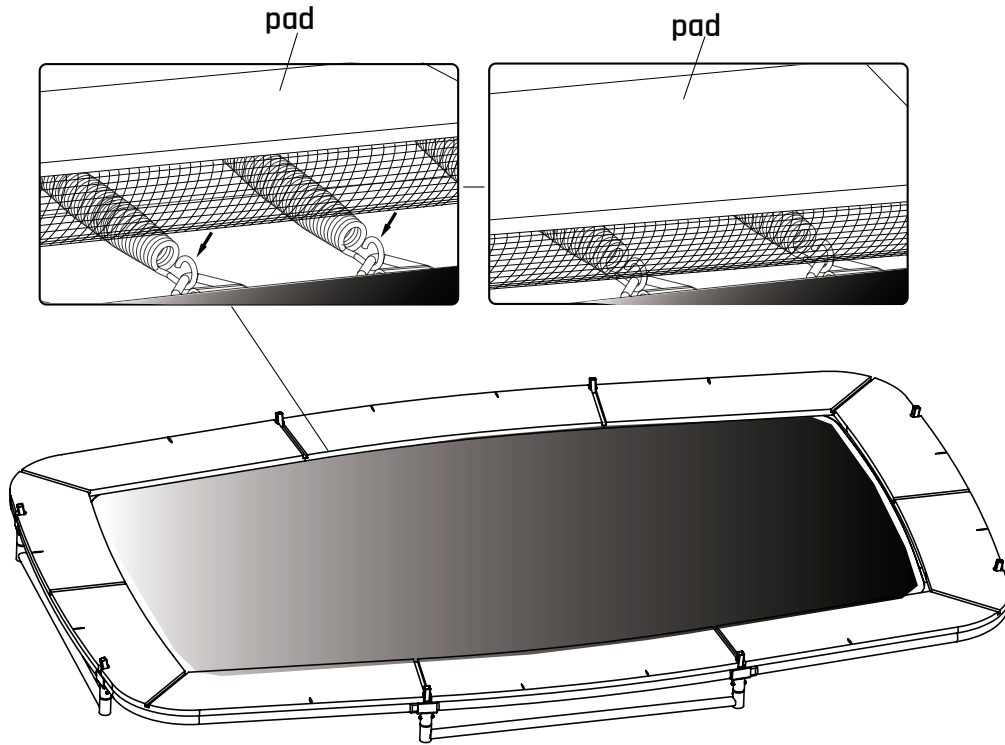

# Trampoline

EXIT Allure Inground 244x427

10

11

**12**