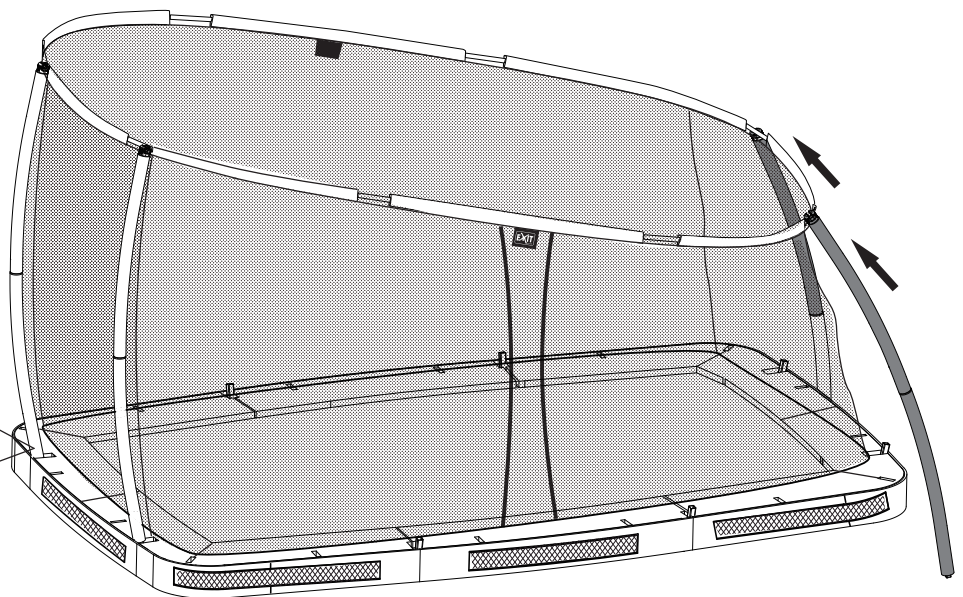

Trampoline

EXIT Allure Inground 244x427

21

22