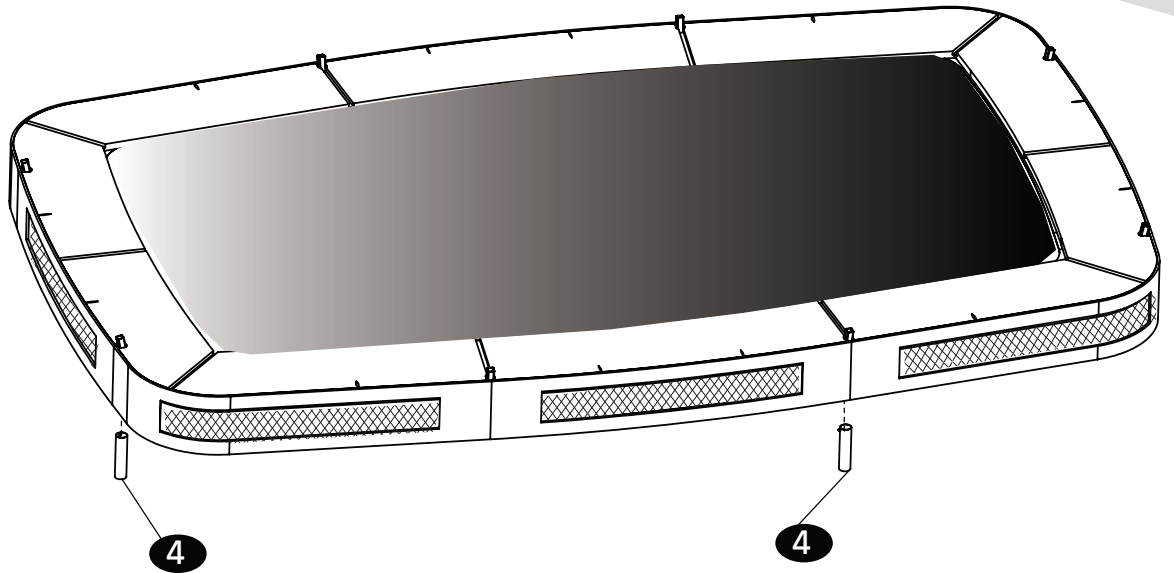

Trampoline

EXIT Allure Inground 244x427

13