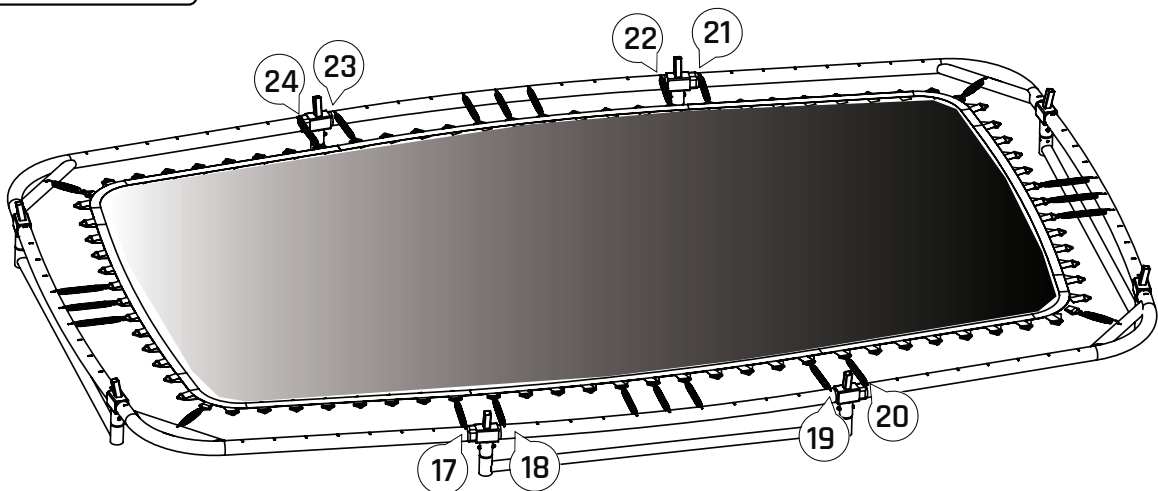

# Trampoline

EXIT Allure Inground 244x427

6

7

**8**

**9**