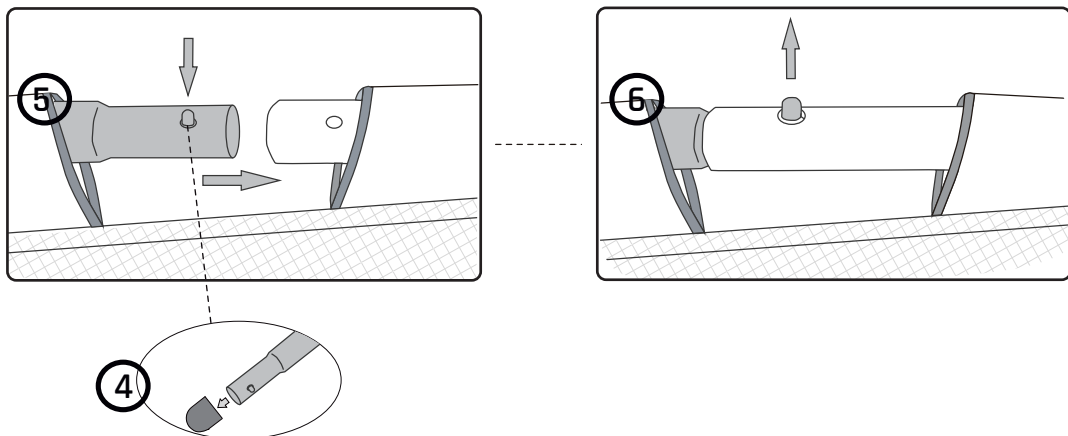

# Trampoline

EXIT Allure Inground 244x427

19