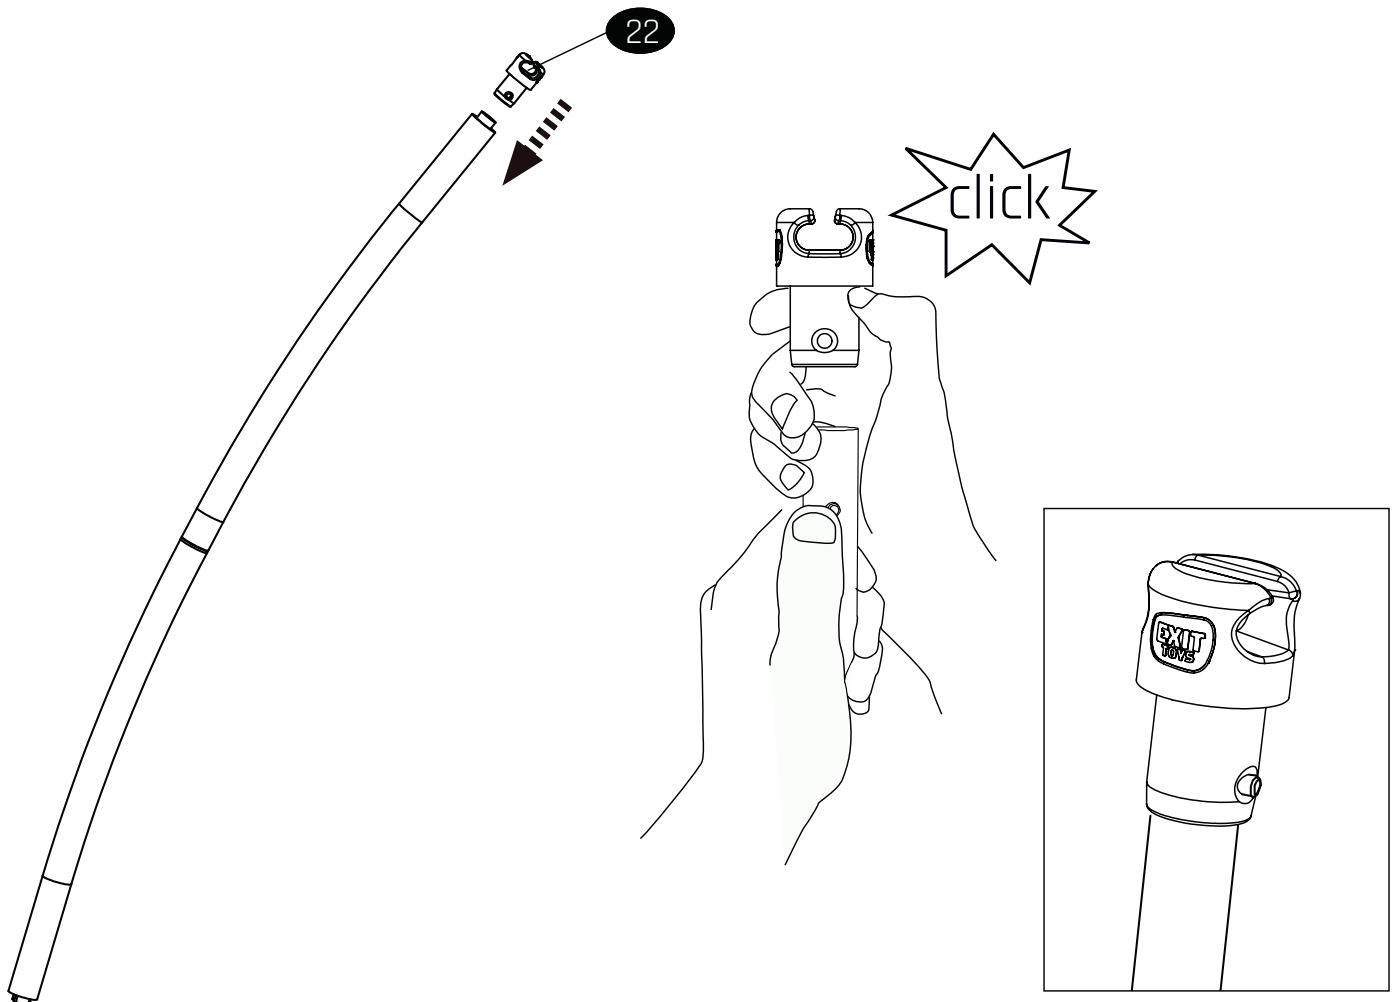

# Trampoline

EXIT Allure Inground 244x427

19