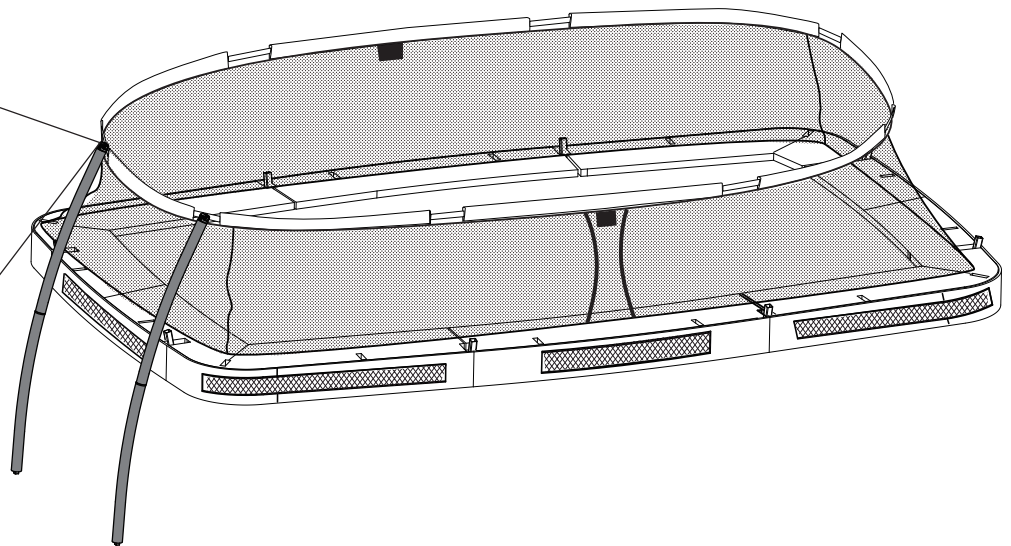

Trampoline

EXIT Allure Inground 244x427

21