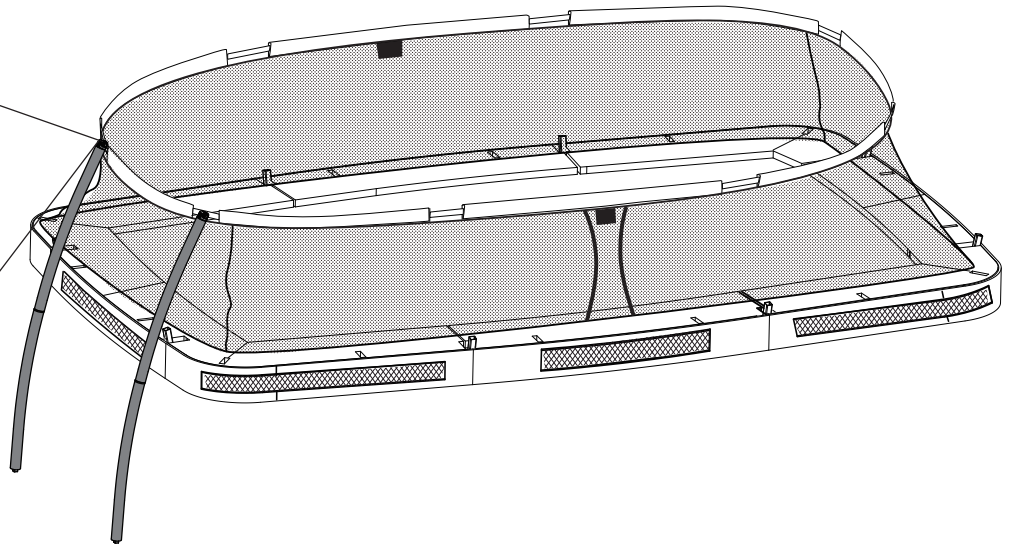

Trampoline

EXIT Allure Inground 244x427

21