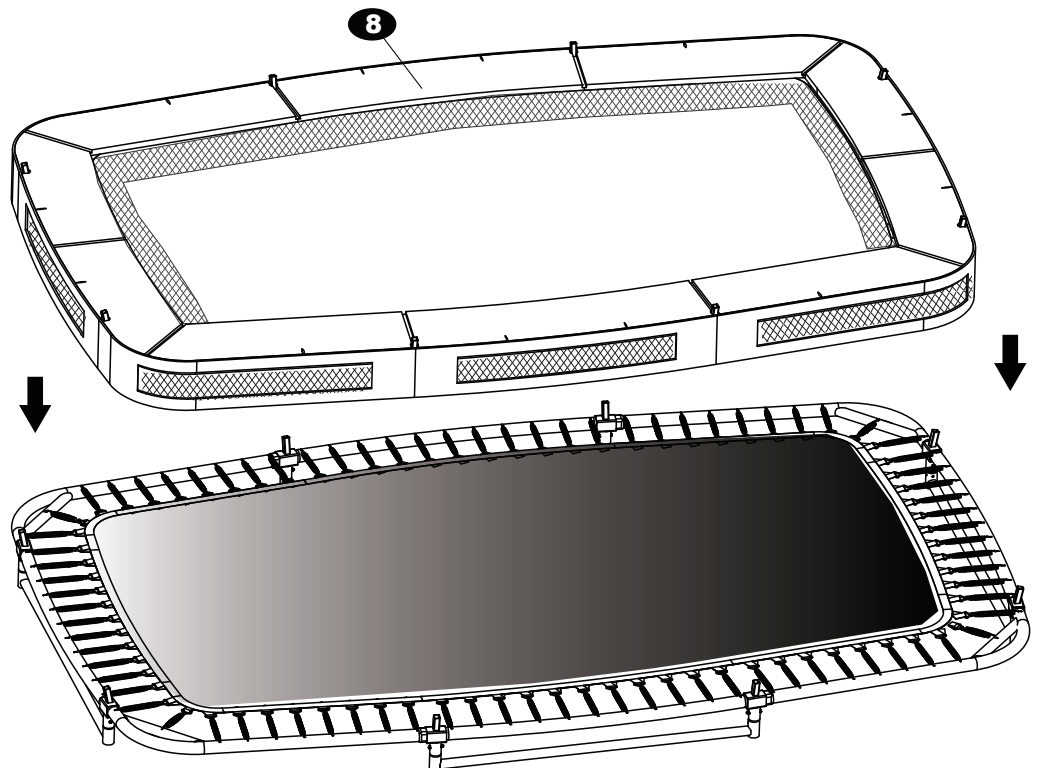

Trampoline

EXIT Allure Inground 244x427

10

11