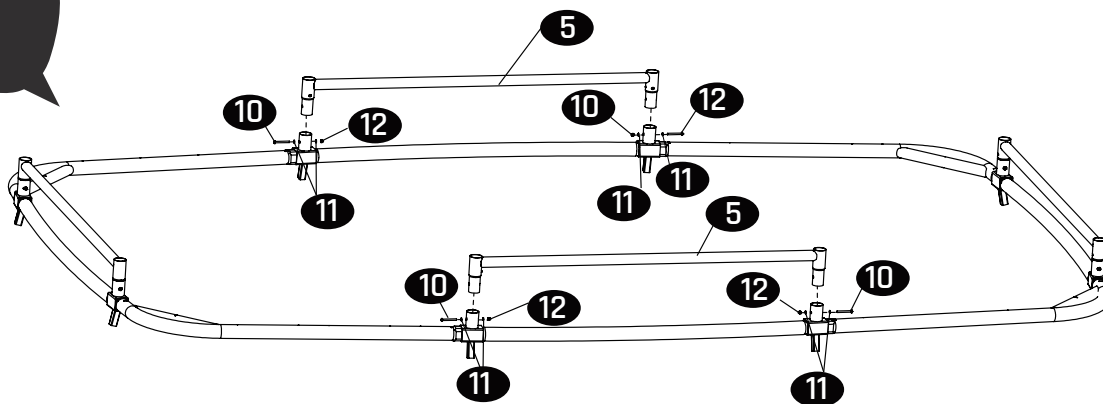

Trampoline

EXIT Allure Inground 244x427

6

7