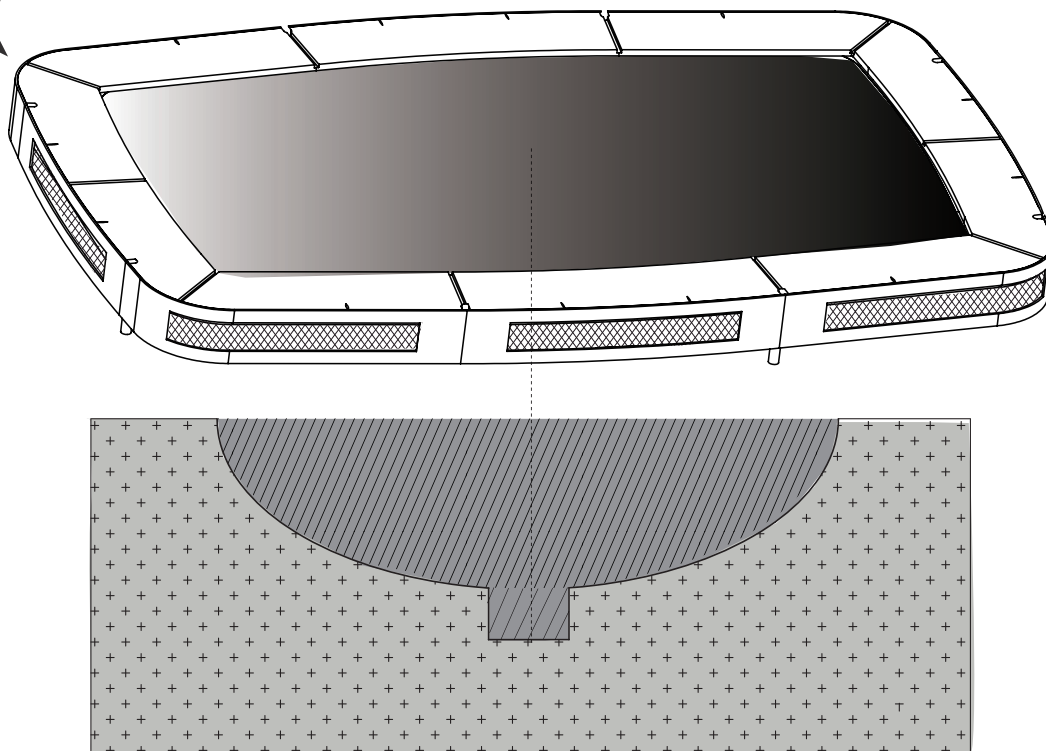

# Sports Trampoline

EXIT Elegant Sports  
244x427cm/8x14ft

14

**15**

**16**

# Sports Trampoline

EXIT Elegant Sports  
24x427cm/8x14ft

17

18

**19**

**20**