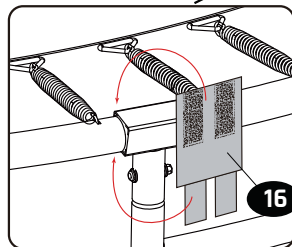

Sports Trampoline

EXIT Elegant Sports
244x427cm/8x14ft

11

12