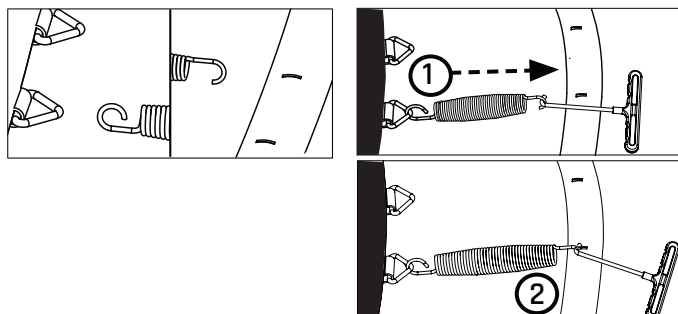

# Sports Trampoline

EXIT Elegant Sports  
244x427cm/8x14ft

7

8

**9**

**10**