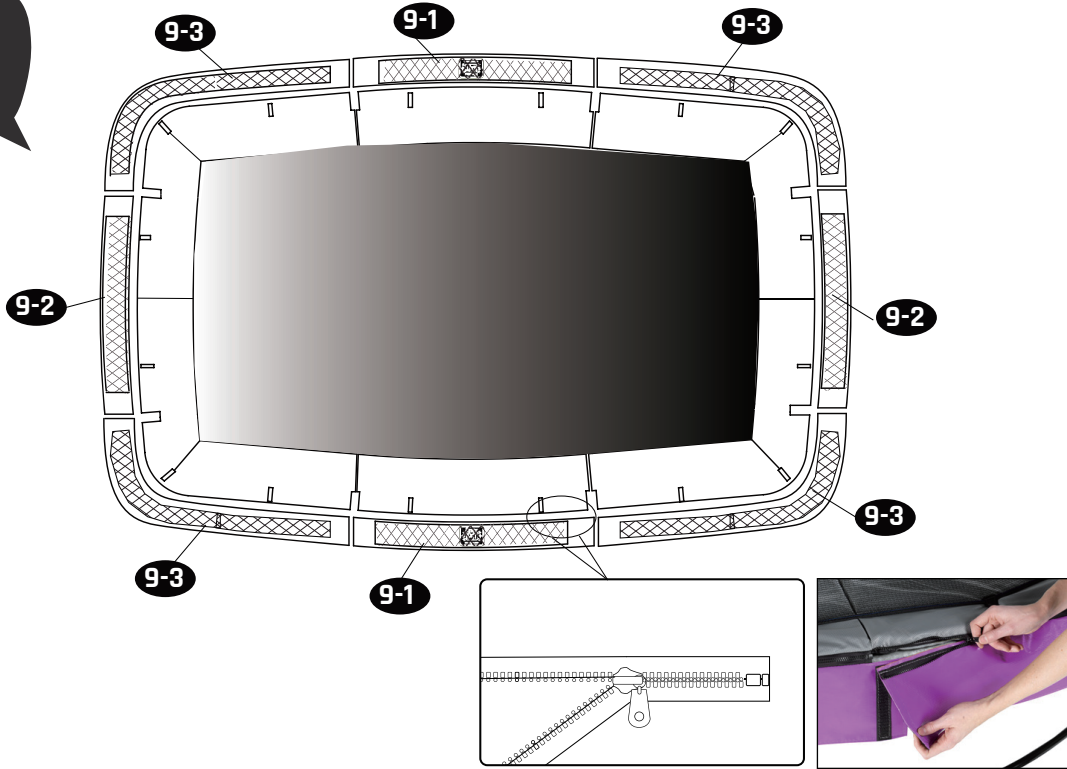

# Sports Trampoline

EXIT Elegant Sports  
244x427cm/8x14ft

7

8

**9**

**10**

# Sports Trampoline

EXIT Elegant Sports  
244x427cm/8x14ft

11

12

**13**

# Sports Trampoline

EXIT Elegant Sports  
244x427cm/8x14ft

14

**15**

**16**