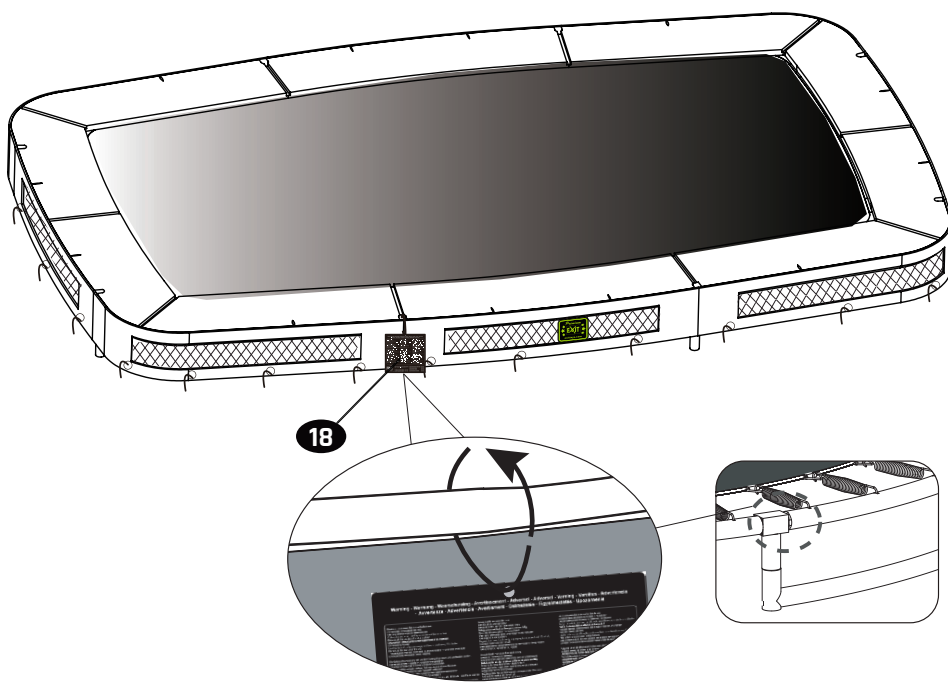

# Sports Trampoline

EXIT Elegant Sports  
244x427cm/8x14ft

14

**15**

**16**

# Sports Trampoline

EXIT Elegant Sports  
24x427cm/8x14ft

17

18

**19**

**20**

# Sports Trampoline

EXIT Elegant Sports  
244x427cm/8x14ft

[www.exittoys.com](http://www.exittoys.com)

**Contact Information:**

Dutch Toys Group B.V.  
Edisonstraat 83  
7006 RB Doetinchem, The Netherlands