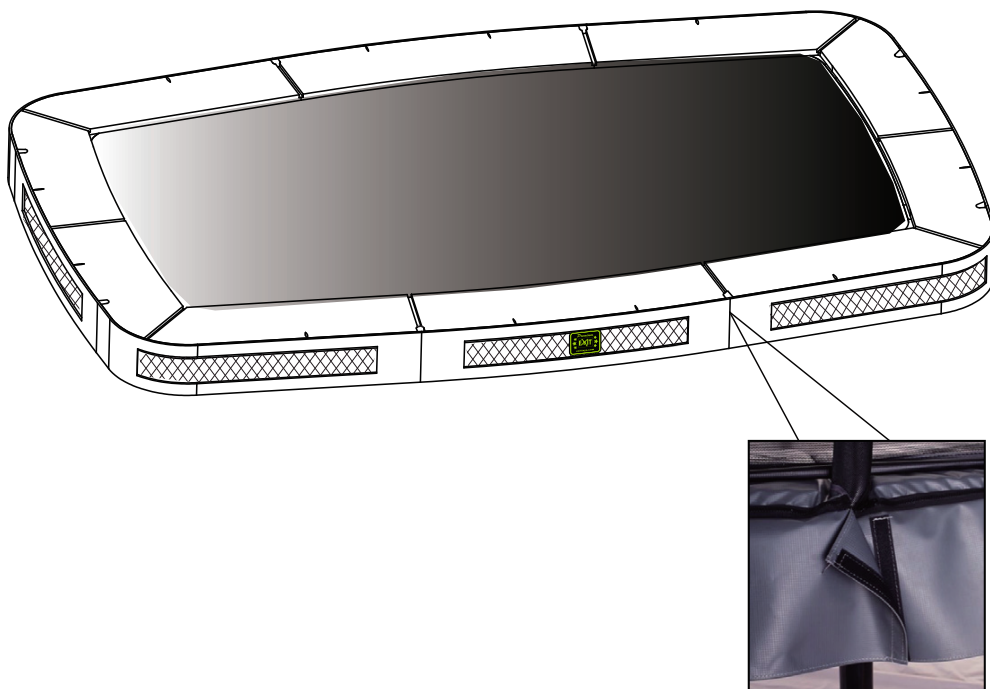

# Sports Trampoline

EXIT Elegant Sports  
244x427cm/8x14ft

11

12

**13**

# Sports Trampoline

EXIT Elegant Sports  
244x427cm/8x14ft

14

**15**

**16**