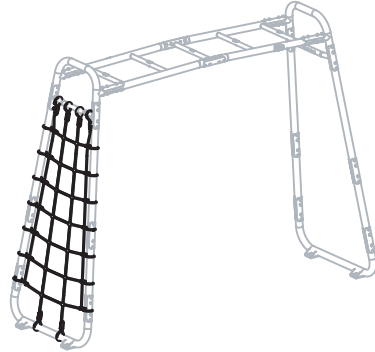

GetSet

EXIT GetSet Climbing Net MB

 **WARNING**
CHOKING HAZARD
small parts
Adult assembly required
retain for future reference

1

54.90.45.00	1X
-------------	----

1

2

3