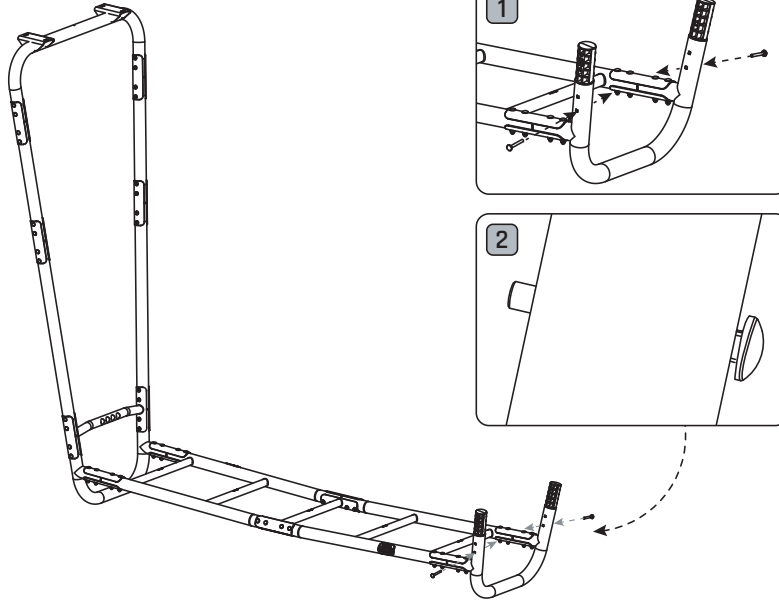

GetSet

EXIT GetSet Climbing Net MB

 **WARNING**
CHOKING HAZARD
small parts
Adult assembly required
retain for future reference

1

54.90.45.00	1X
-------------	----

1

2

3