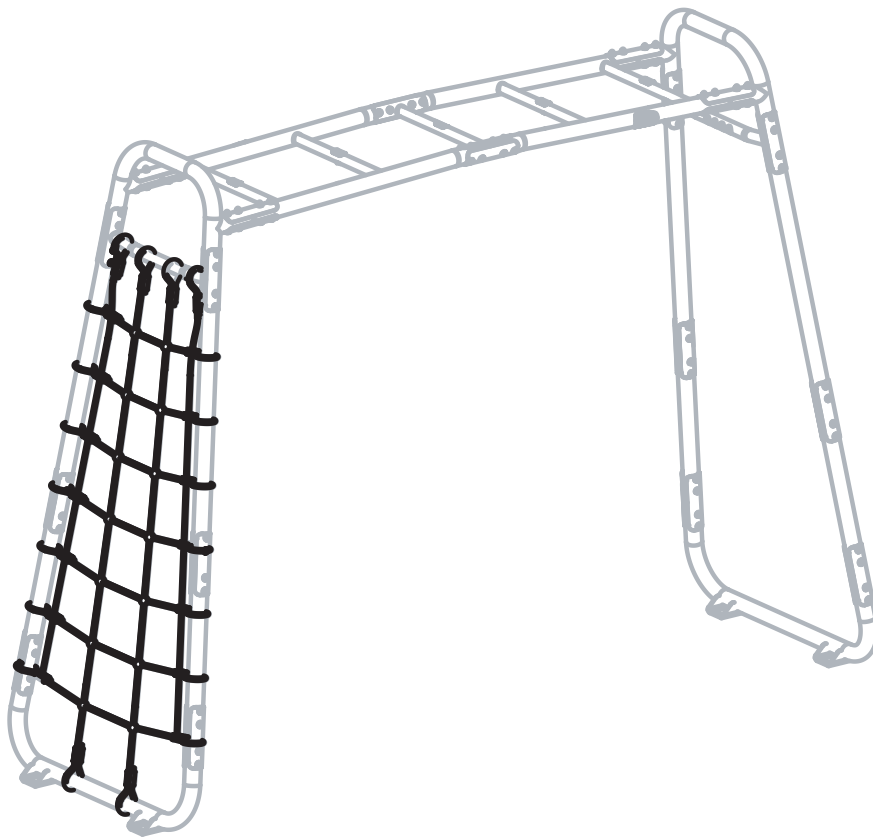

GetSet

EXIT GetSet Climbing Net MB

 **WARNING**
CHOKING HAZARD
small parts
Adult assembly required
retain for future reference

1

54.90.45.00	1X
-------------	----

1

2

3