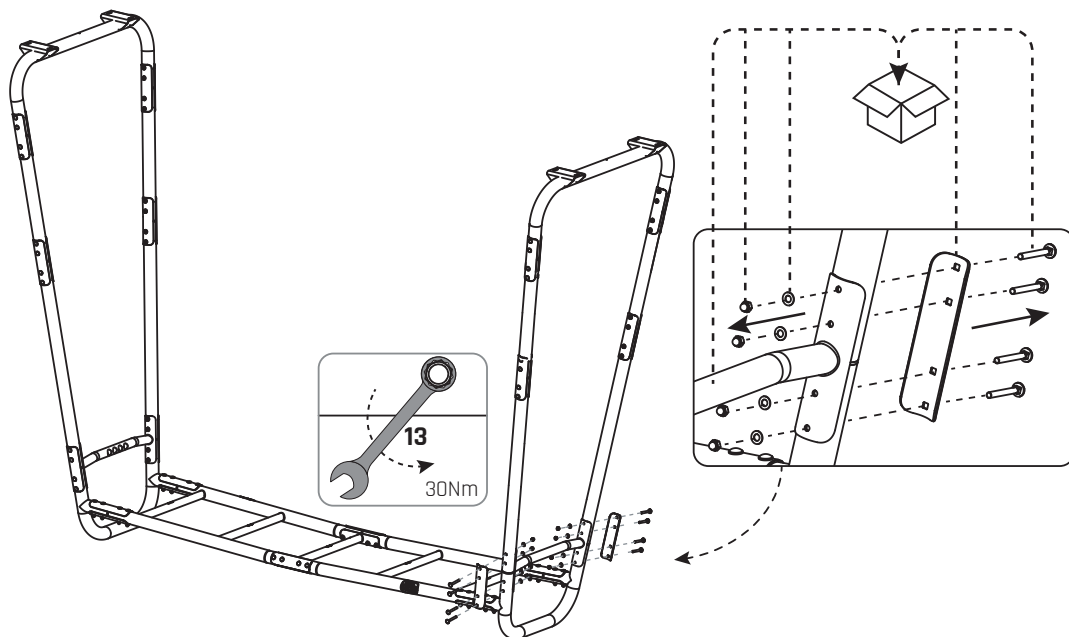

GetSet

EXIT GetSet Climbing Net MB

 **WARNING**
CHOKING HAZARD
small parts
Adult assembly required
retain for future reference

1

54.90.45.00	1X
-------------	----

1

2

3