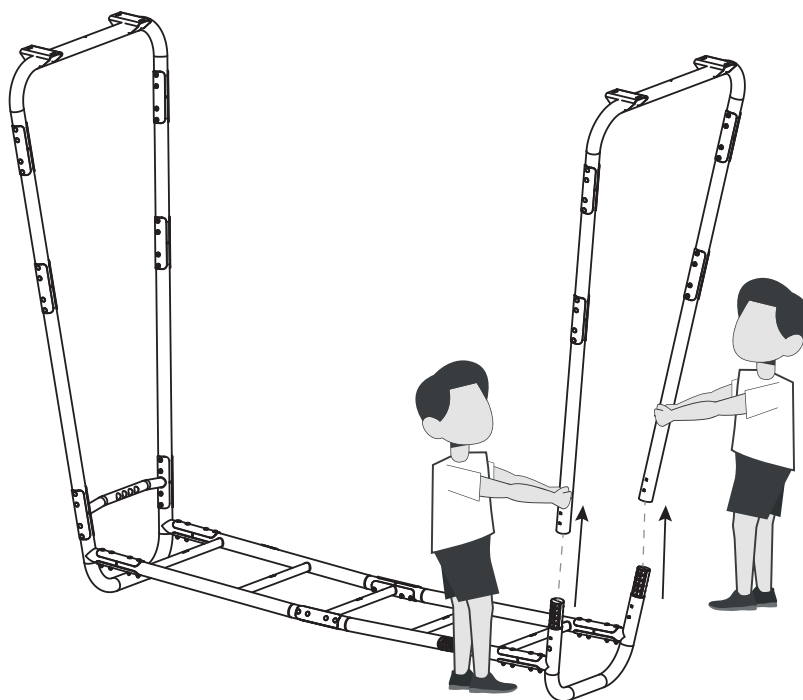

GetSet

EXIT GetSet Climbing Net MB

 **WARNING**
CHOKING HAZARD
small parts
Adult assembly required
retain for future reference

1

54.90.45.00	1X
-------------	----

1

2

3