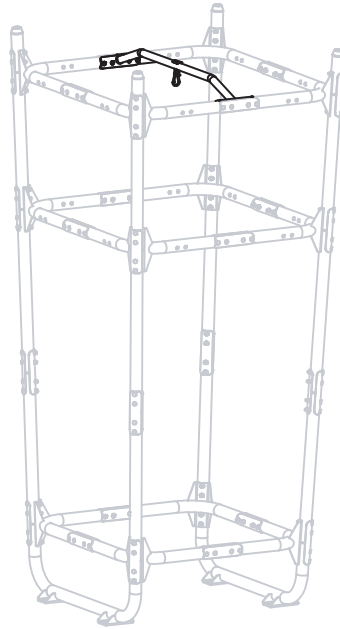

GetSet

EXIT GetSet Pull-up Bar PS

 **WARNING**
CHOKING HAZARD
small parts
Adult assembly required
retain for future reference

1

54.90.14.00	1X
-------------	----

2

61.80.30.40	1X
-------------	----

3

61.80.30.50	1X
-------------	----

1

2

3

4

5

6

7