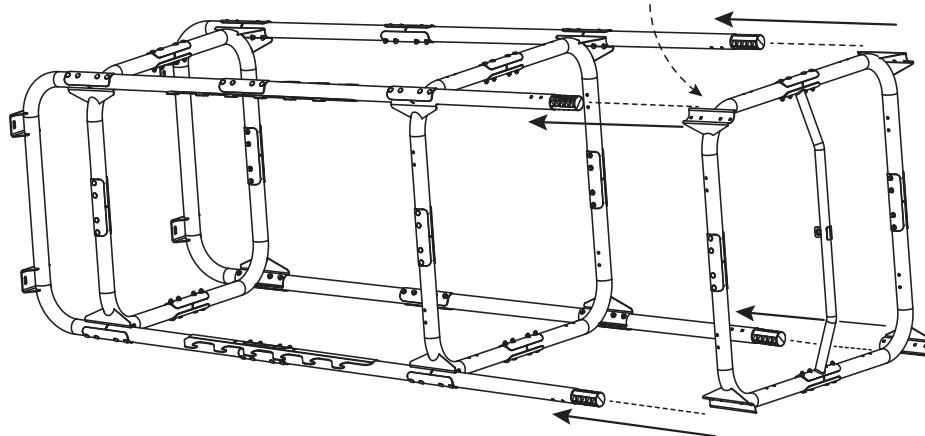

GetSet

EXIT GetSet Pull-up Bar PS

 **WARNING**
CHOKING HAZARD
small parts
Adult assembly required
retain for future reference

1

54.90.14.00	1X
-------------	----

2

61.80.30.40	1X
-------------	----

3

8

9

10

11

12

13

14

GetSet