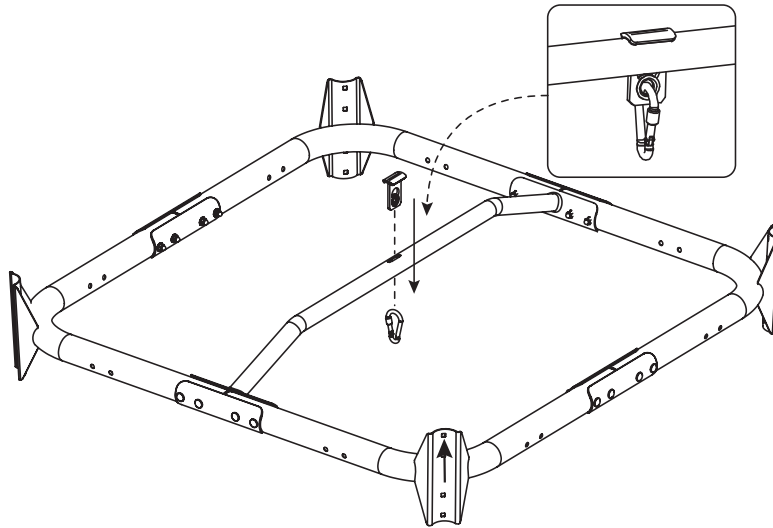

GetSet

EXIT GetSet Pull-up Bar PS

 **WARNING**
CHOKING HAZARD
small parts
Adult assembly required
retain for future reference

1

54.90.14.00	1X
-------------	----

2

61.80.30.40	1X
-------------	----

3

8

9

10

11

12

13

14

GetSet