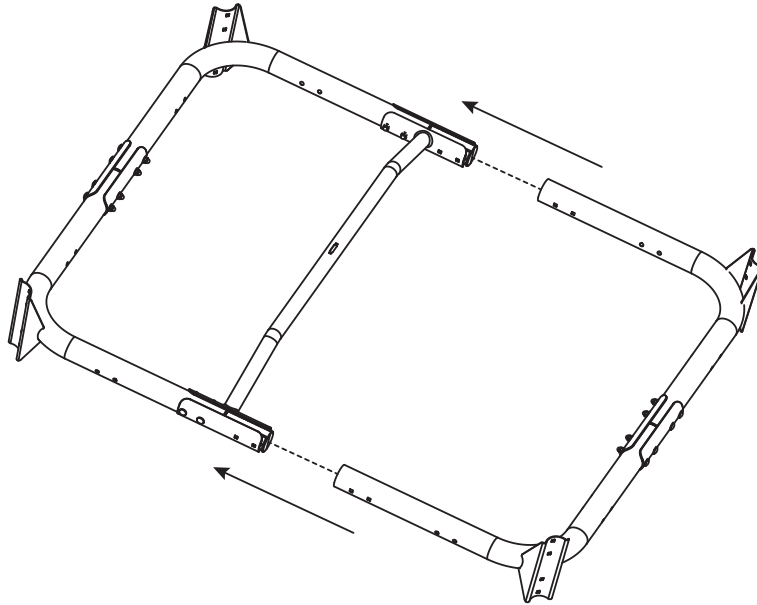

GetSet

EXIT GetSet Pull-up Bar PS

 **WARNING**
CHOKING HAZARD
small parts
Adult assembly required
retain for future reference

1

54.90.14.00	1X
-------------	----

2

61.80.30.40	1X
-------------	----

3

8

9

10

11

12

13

14

GetSet