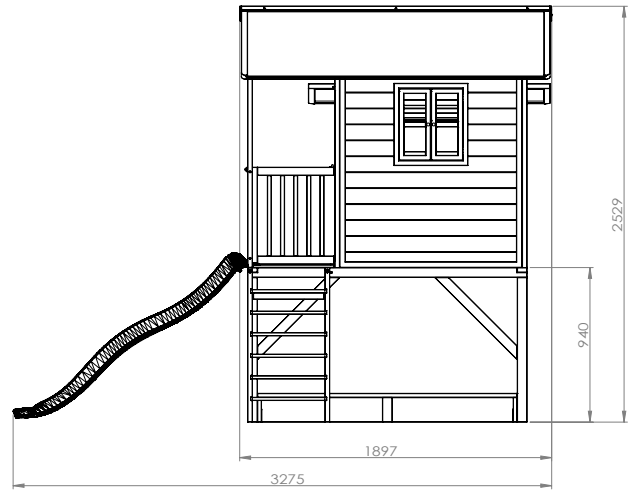

Playhouse

EXIT Loft 550

EXIT Loft 550

192kg

EXIT LOFT 550

EXIT Loft / Front & Back 68.05.10.00/68.05.11.00/68.05.12.00/68.05.13.00/68.05.14.00 Box 1

| | | | |
|--|--|--|---|
| 1 | 2 | 3 | 4 |
|  |  |  |  |
| 68.07.03.94 1X | 68.07.33.03 1X * | 68.07.10.01 10X | 68.07.10.04 5X |
| 5 | 6 | 7 | * |
|  |  |  |  |
| Ø3.5x40 10X | Ø5x50 12X | Ø4x50 8X | Tool 1X |
| 50.99.90.20 1X | | | |

EXIT Loft / Side 68.04.15.00/68.04.16.00/68.04.17.00/68.04.18.00/68.04.19.00 Box 2

| |
|---|
| 8 |
|  |
| 68.07.03.95 1X * |

EXIT Loft 300/500 / Roof (Grey) 68.05.20.01 Box 3

| | | | |
|---|---|--|---|
| 9 | 10 | 11 | 12 |
|  |  |  |  |
| 68.07.03.04 1X * | 68.07.03.05 1X | 50.99.90.23 1X | 50.99.90.25 2X |

| | | |
|----------------------|-------------------------------------|-------|
| EXIT Loft Attachment | 68.55.10.00/68.55.11.00/68.55.12.00 | Box 4 |
| Side + Roof panels | 68.55.13.00/68.55.14.00 | |