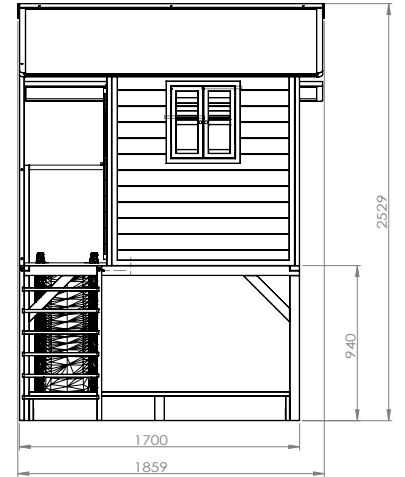

Playhouse

EXIT Loft 550

EXIT Loft 550

192kg

EXIT LOFT 550

EXIT Loft / Front & Back 68.05.10.00/68.05.11.00/68.05.12.00/68.05.13.00/68.05.14.00 Box 1

| | | | |
|--|--|--|---|
| 1 | 2 | 3 | 4 |
|  |  |  |  |
| 68.07.03.94 1X | 68.07.33.03 1X * | 68.07.10.01 10X | 68.07.10.04 5X |
| 5 | 6 | 7 | * |
|  |  |  |  |
| Ø3.5x40 10X | Ø5x50 12X | Ø4x50 8X | Tool 1X |
| 50.99.90.20 1X | | | |

EXIT Loft / Side 68.04.15.00/68.04.16.00/68.04.17.00/68.04.18.00/68.04.19.00 Box 2

| |
|---|
| 8 |
|  |
| 68.07.03.95 1X * |

EXIT Loft 300/500 / Roof (Grey) 68.05.20.01 Box 3

| | | | |
|---|---|--|---|
| 9 | 10 | 11 | 12 |
|  |  |  |  |
| 68.07.03.04 1X * | 68.07.03.05 1X | 50.99.90.23 1X | 50.99.90.25 2X |

| | | |
|----------------------|-------------------------------------|-------|
| EXIT Loft Attachment | 68.55.10.00/68.55.11.00/68.55.12.00 | Box 4 |
| Side + Roof panels | 68.55.13.00/68.55.14.00 | |