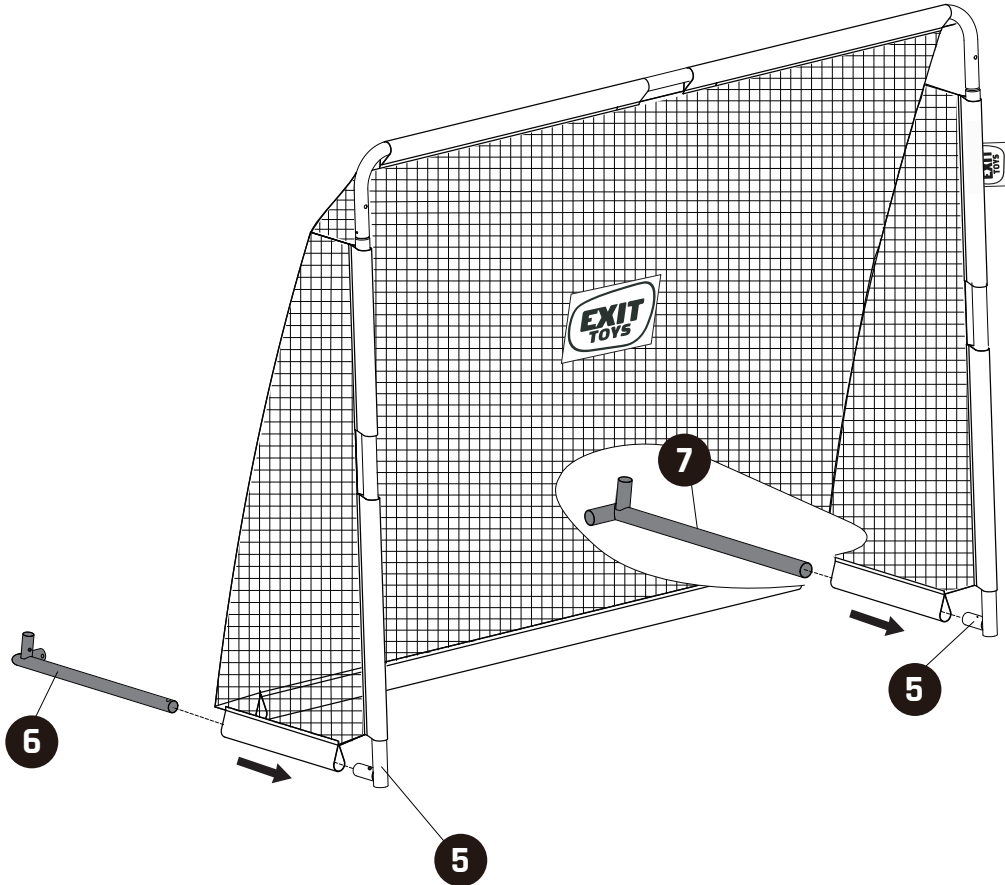

6

7

8

Soccer Goal

EXIT Maestro

9

WARNING
• This Soccer goal is designed to be used for football only and no other purpose.
• At all times the goal shall be secured against tilting.
• Never climb on the net or goal framework.
• Never hang from the goals.
• Check all fastenings are fully tightened before using this product and check periodically afterwards.