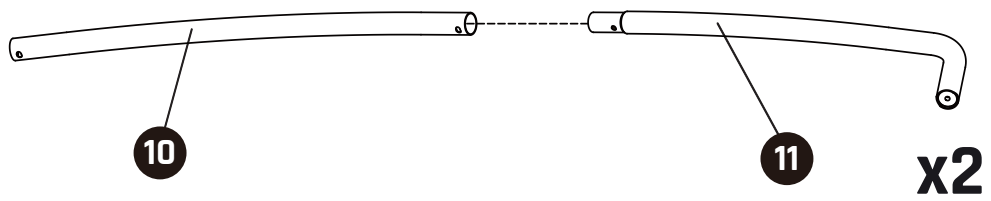

66.04.99.10

Soccer Goal

EXIT Maestro

1

2

3

4

5

6

7

8

Soccer Goal

EXIT Maestro

9

WARNING
• This Soccer goal is designed to be used for football only and no other purpose.
• At all times the goal shall be secured against tilting.
• Never climb on the net or goal framework.
• Never hang from the goals.
• Check all fastenings are fully tightened before using this product and check periodically afterwards.