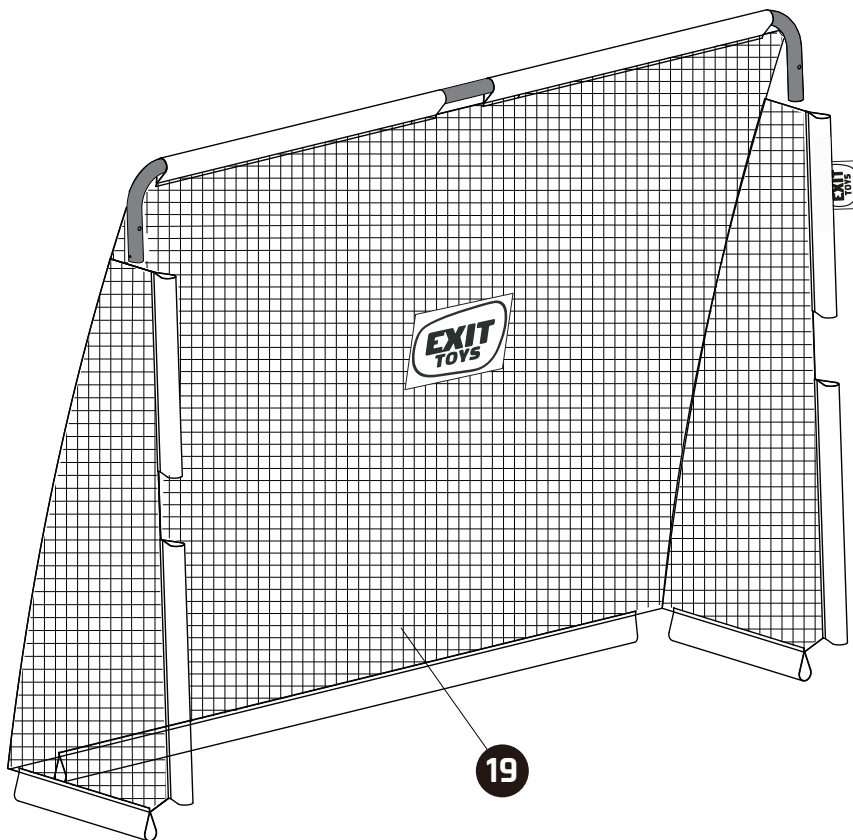

Soccer Goal

EXIT Maestro

1

2