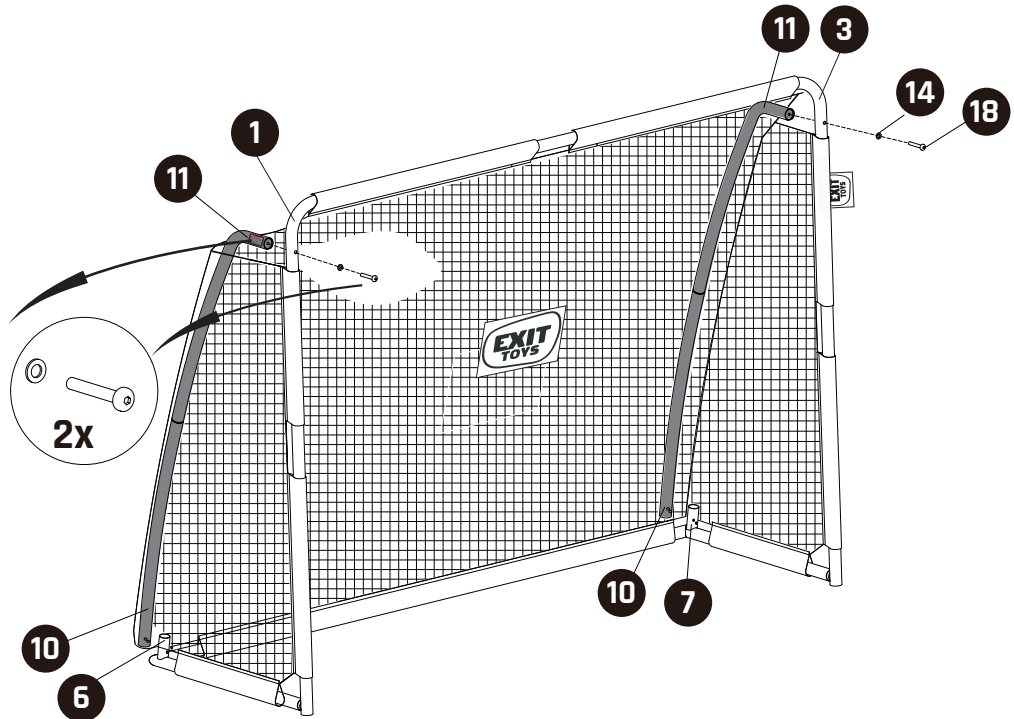

Soccer Goal

EXIT Maestro

9

10