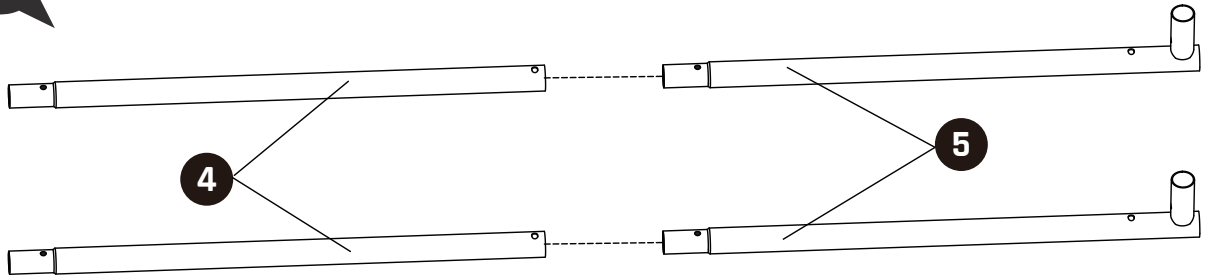

66.04.99.10

Soccer Goal

EXIT Maestro

1

2

3

4

5

6

7

8

Soccer Goal

EXIT Maestro

9

WARNING
• This Soccer goal is designed to be used for football only and no other purpose.
• At all times the goal shall be secured against tilting.
• Never climb on the net or goal framework.
• Never hang from the goals.
• Check all fastenings are fully tightened before using this product and check periodically afterwards.