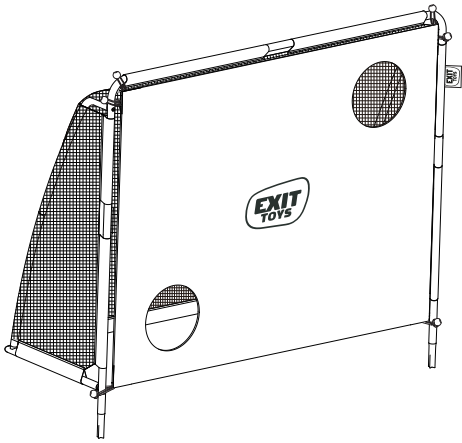

Soccer Goal

EXIT Maestro

 **WARNING**
CHOKING HAZARD
small parts
Adult assembly required
retain for future reference

EXIT Maestro

Soccer Goal

EXIT Maestro

1

66.41.03.91 1X