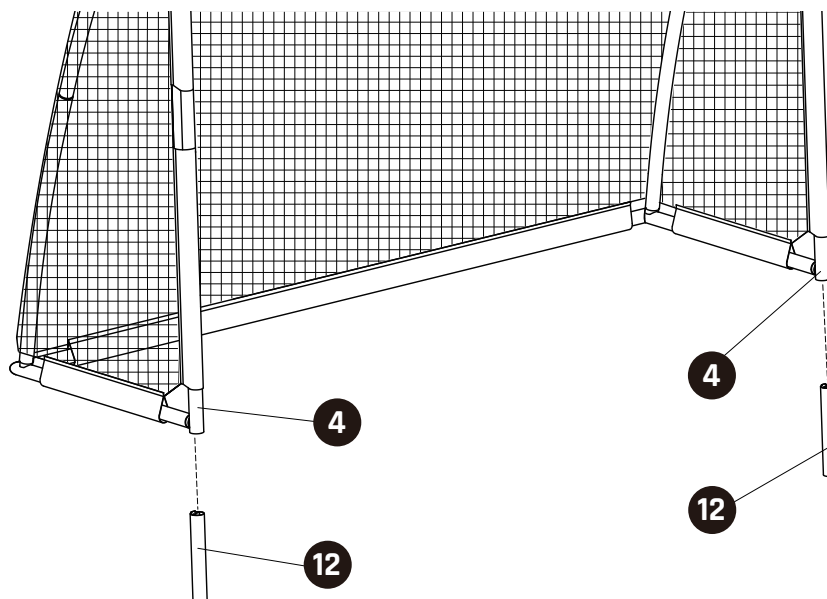

Soccer Goal

EXIT Maestro

9

10