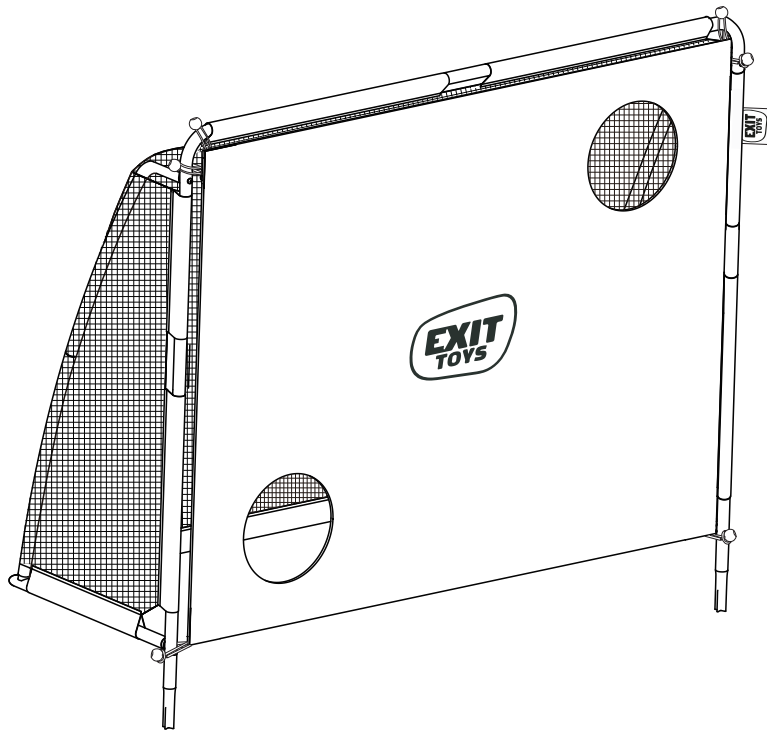

Soccer Goal

EXIT Maestro

 **WARNING**
CHOKING HAZARD
small parts
Adult assembly required
retain for future reference

EXIT Maestro

Soccer Goal

EXIT Maestro

1

66.41.03.91 1X