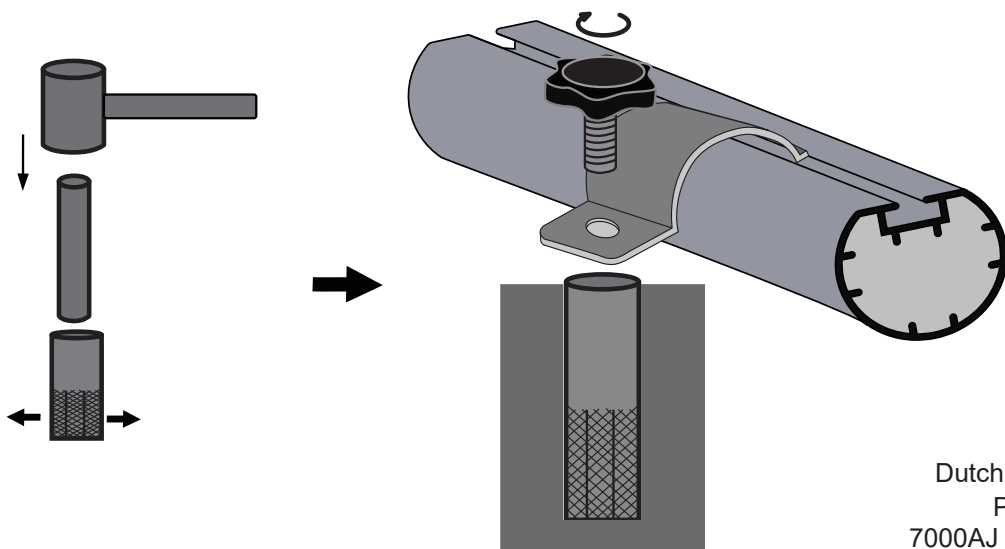

42.90.20.00 - EXIT Scala Anchor set (2 pcs)

Drilling: D12 mm x H40mm

Suck out debris

Contact:
 Dutch Toys Group
 P.O. Box 369
 7000AJ Doetinchem
 The Netherlands
 info@exittoys.com