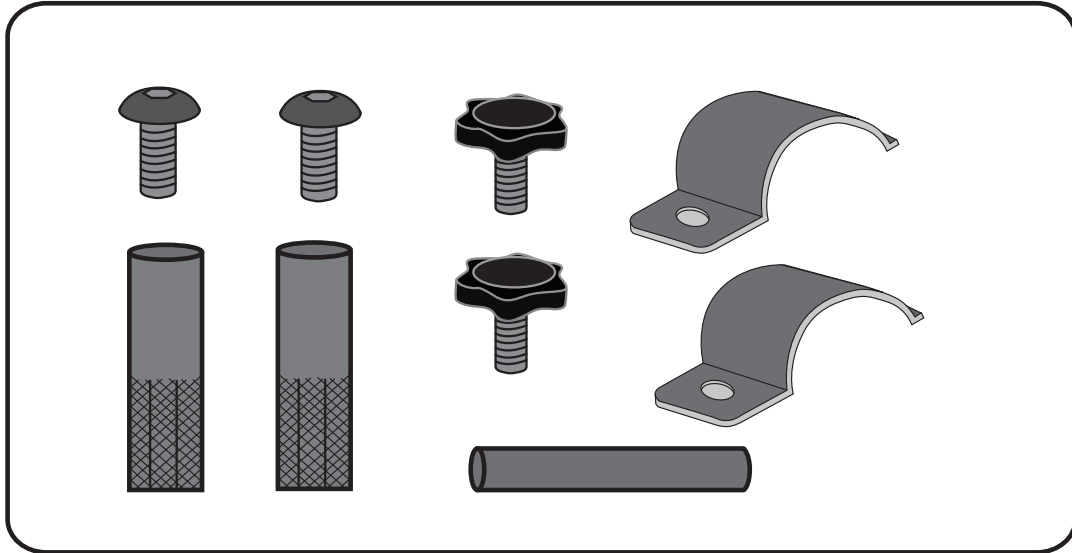

42.90.20.00 - EXIT Scala Anchor set (2 pcs)

Drilling: D12 mm x H40mm

Suck out debris

Contact:
 Dutch Toys Group
 P.O. Box 369
 7000AJ Doetinchem
 The Netherlands
 info@exittoys.com