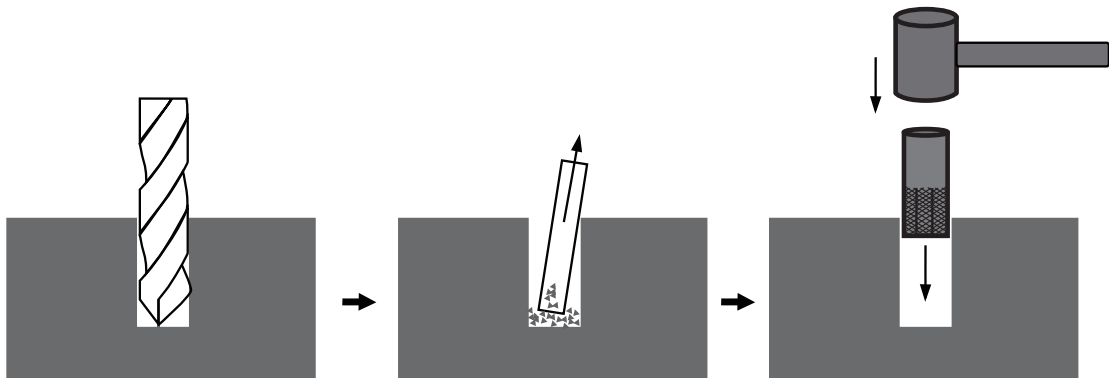

42.90.20.00 - EXIT Scala Anchor set (2 pcs)

Drilling: D12 mm x H40mm

Suck out debris

Contact:
 Dutch Toys Group
 P.O. Box 369
 7000AJ Doetinchem
 The Netherlands
 info@exittoys.com